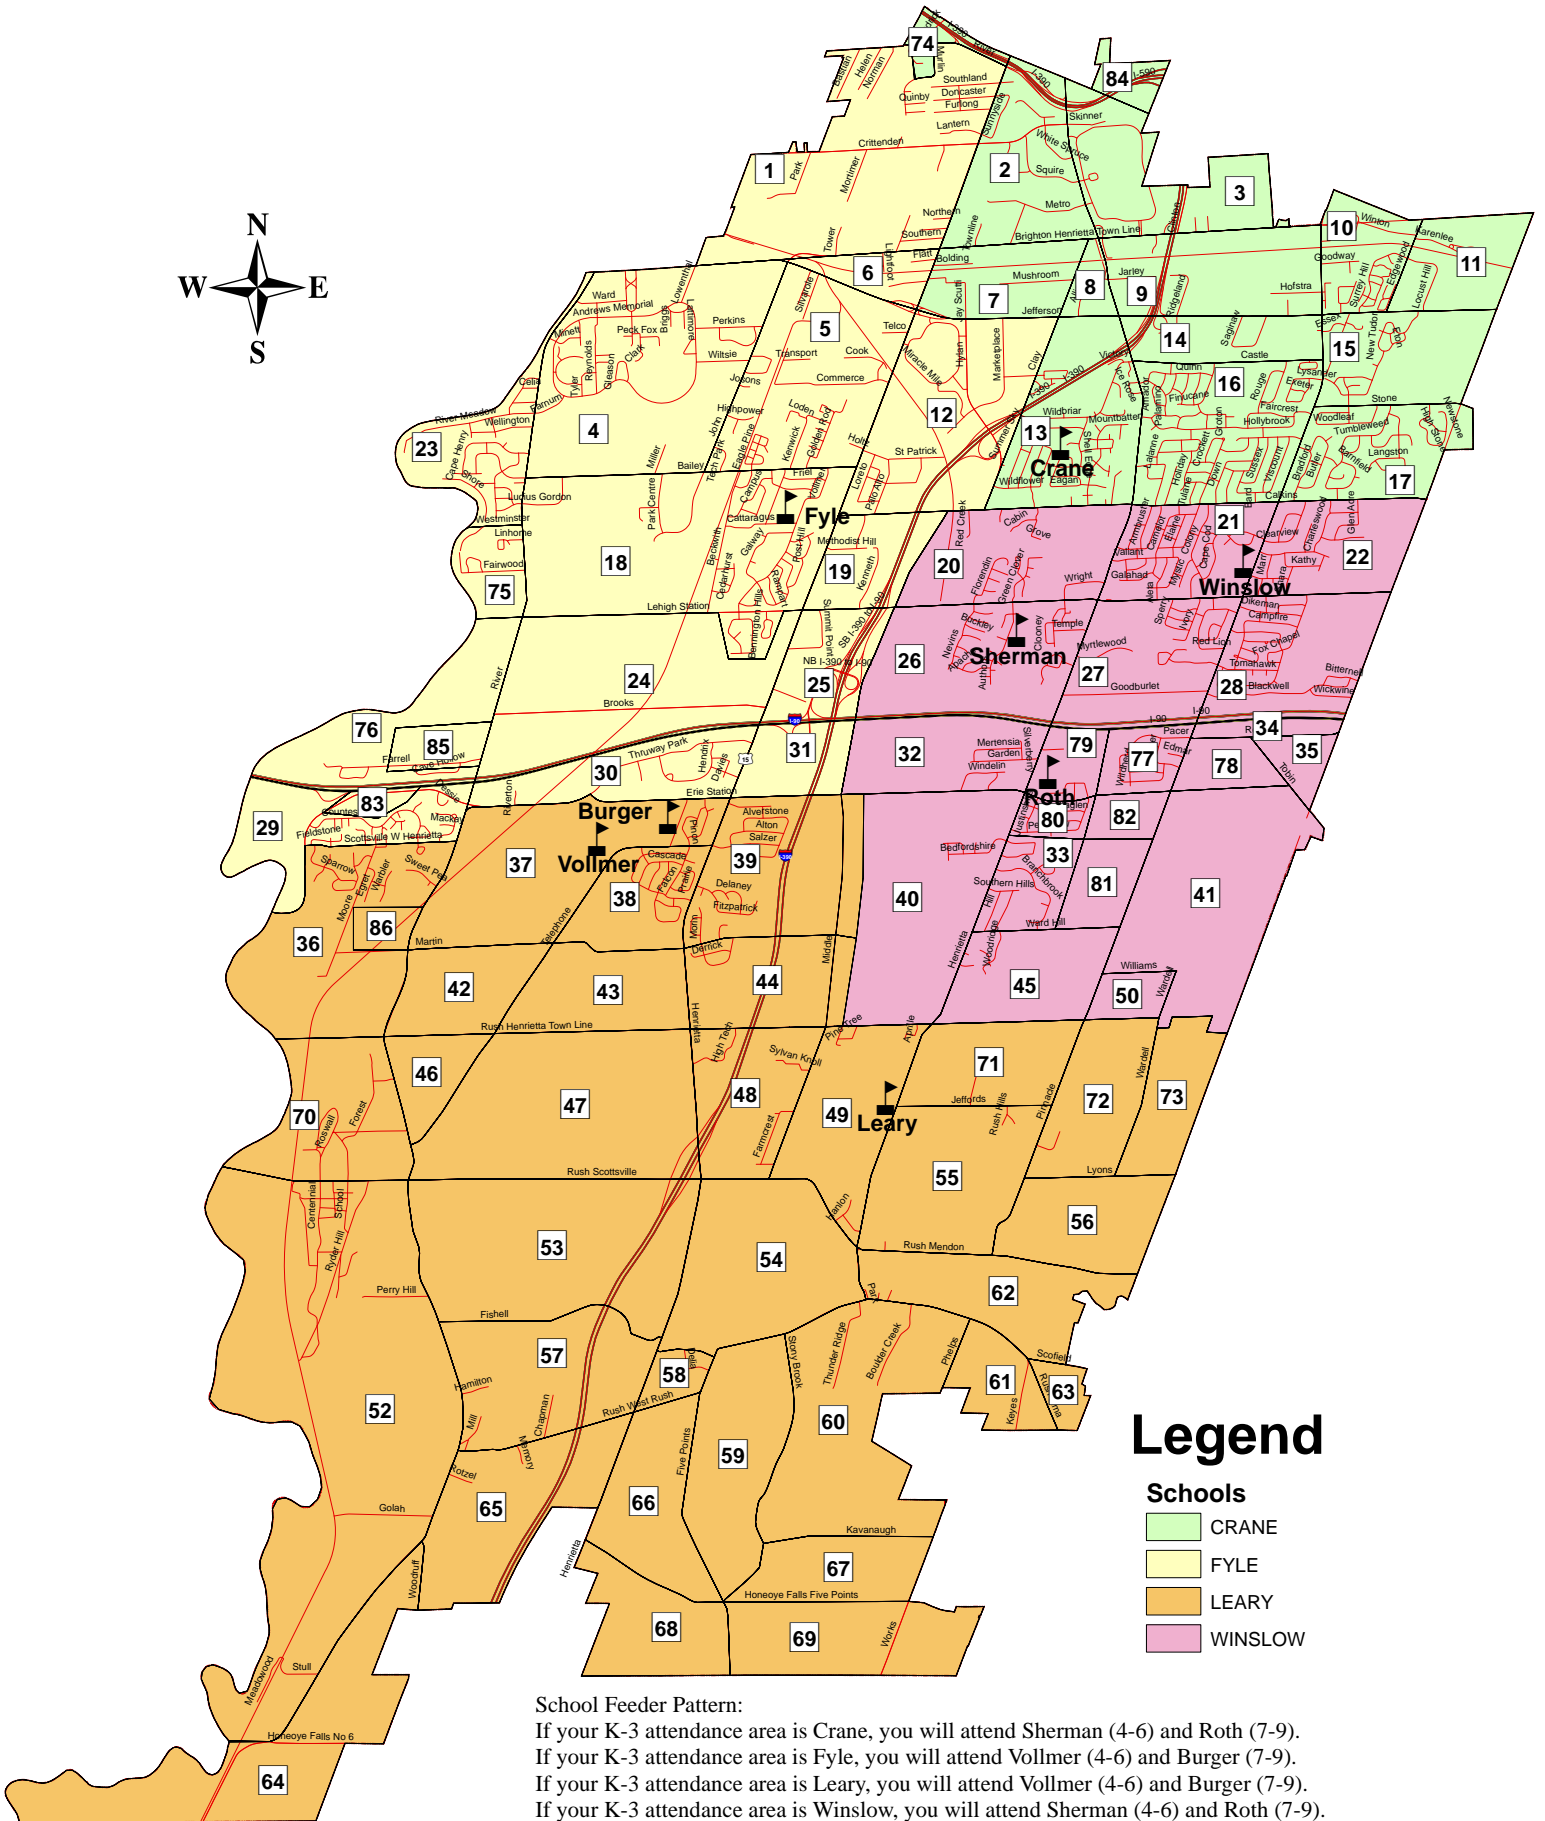

Final K-3 Attendance Areas

Approved April 21, 2015

Legend

- Schools**
- CRANE
 - FYLE
 - LEARY
 - WINSLOW

School Feeder Pattern:

- If your K-3 attendance area is Crane, you will attend Sherman (4-6) and Roth (7-9).
- If your K-3 attendance area is Fyle, you will attend Vollmer (4-6) and Burger (7-9).
- If your K-3 attendance area is Leary, you will attend Vollmer (4-6) and Burger (7-9).
- If your K-3 attendance area is Winslow, you will attend Sherman (4-6) and Roth (7-9).